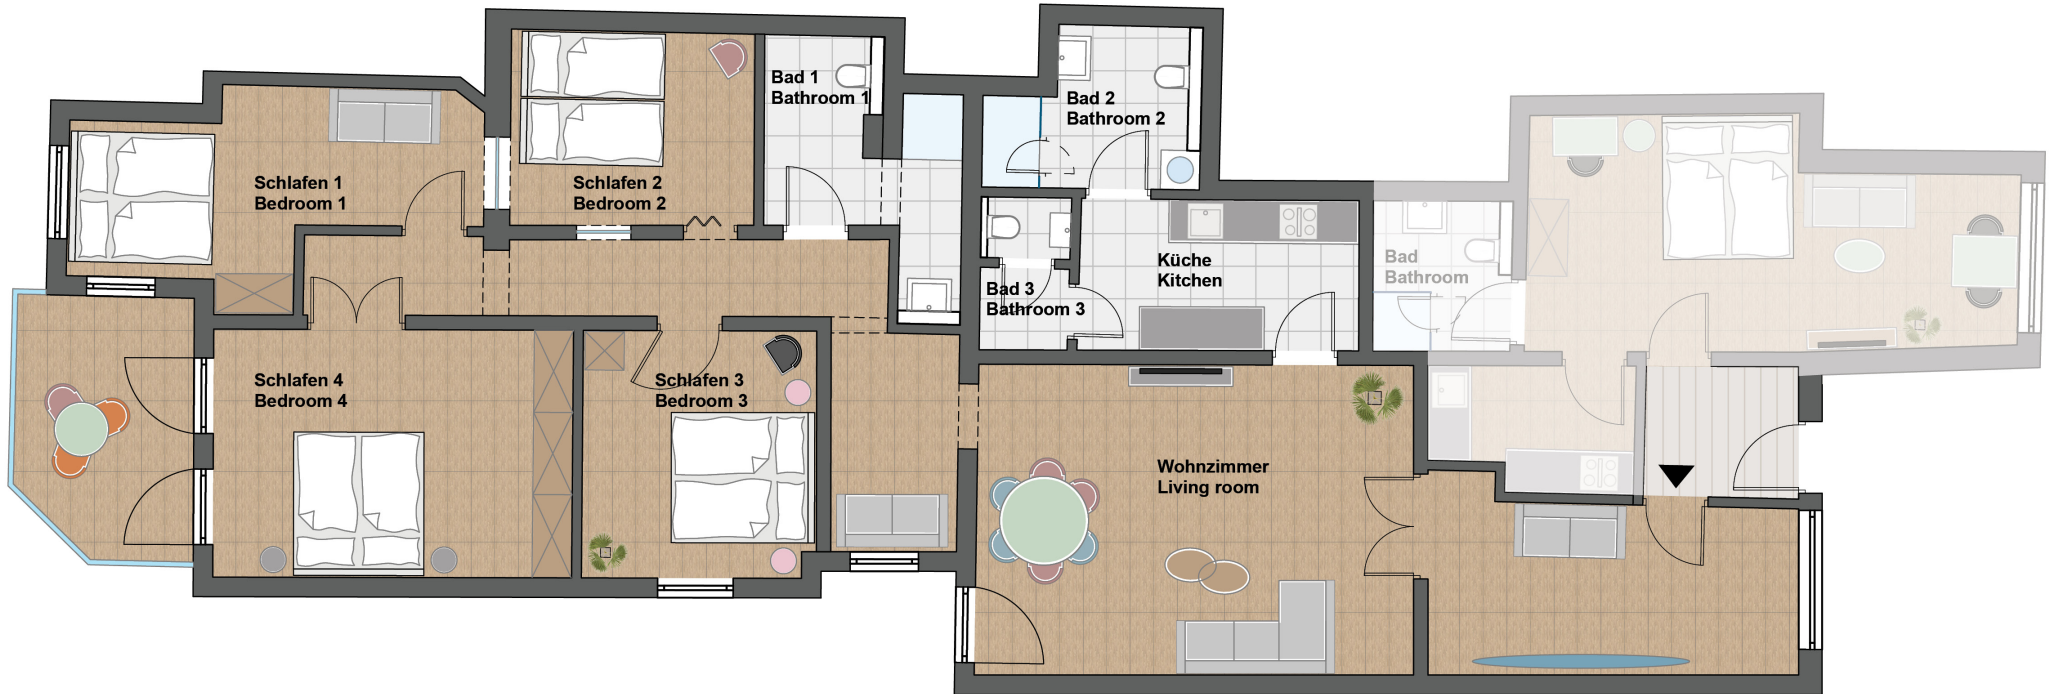

Alster Waterfront Family-Apartment

165m²

Fakten | Facts

9 Gäste | Guests

5 Betten | Beds
3: 1,60 x 2,00 m, 2: 0,90 x 2,00m

1 Schlafsofa | Sofa beds
1,40 x 2,00 m

Schwanenwik 36, 22087 Hamburg
Souterrain | Basement

Zimmer | Rooms

4 Schlafzimmer | Bedrooms

3 Bäder | Bathrooms
2 Duschen | 2 Showers

1 Küche | Kitchen
Herd | Stove, Ofen | Oven, Kühlschrank |
Refrigerator, Spülmaschine | Dishwasher

1 Wohnzimmer | Living room